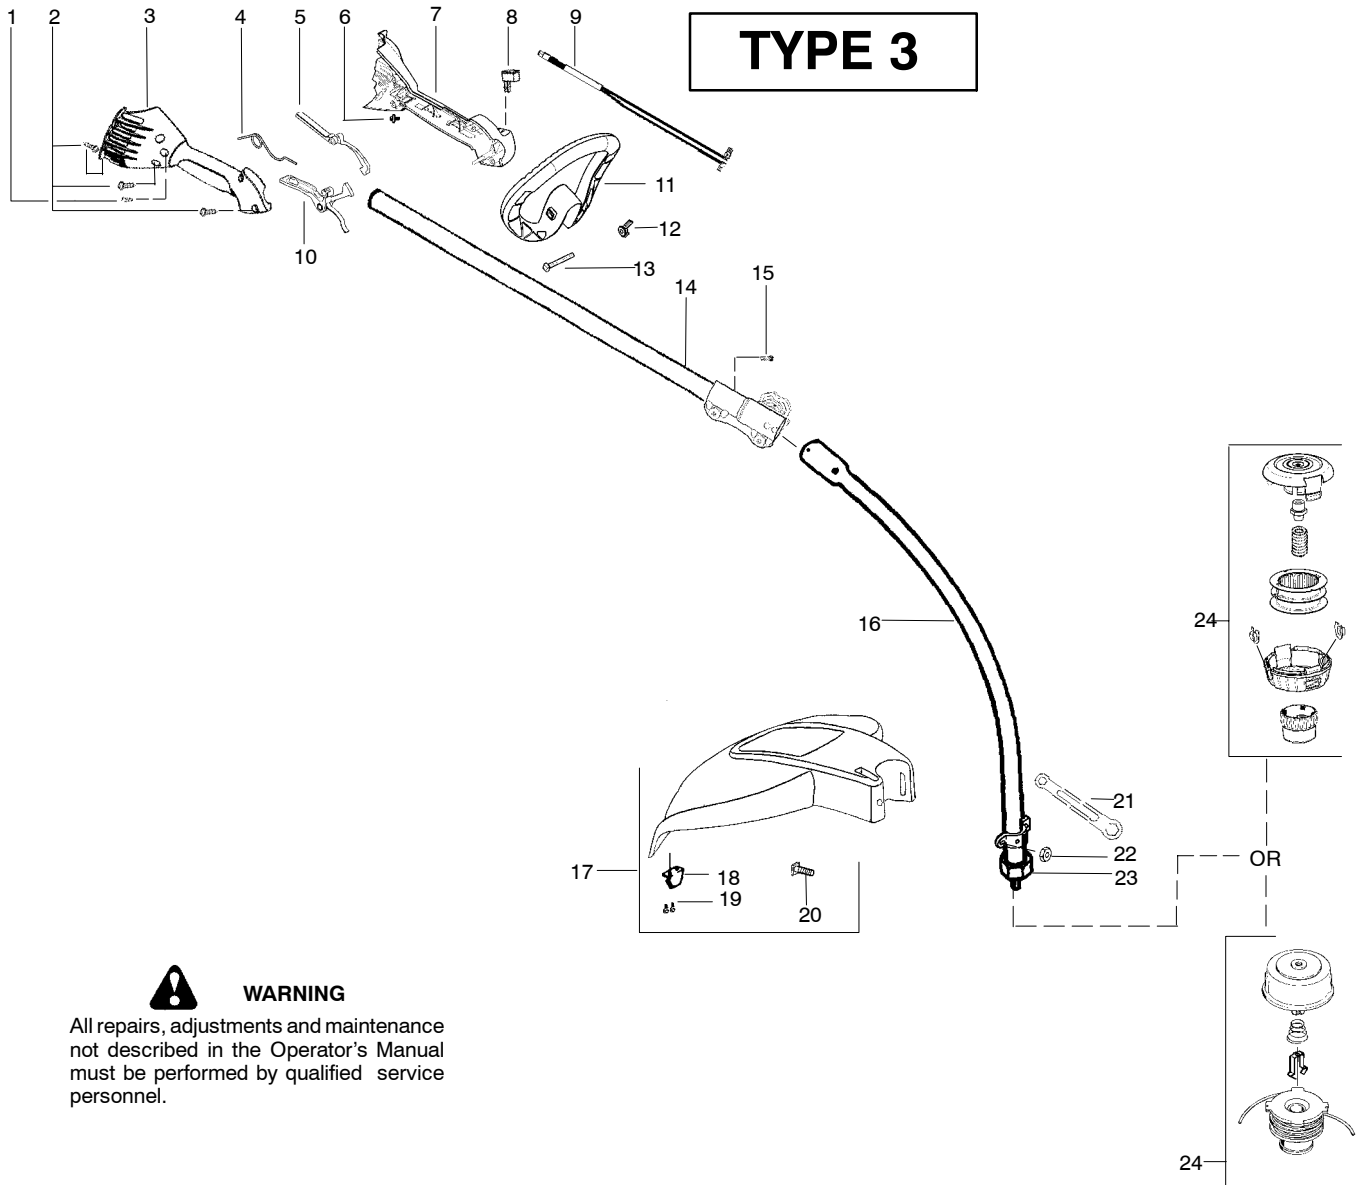

WARNING
All repairs, adjustments and maintenance not described in the Operator's Manual must be performed by qualified service personnel.

Ref.	Part No.	Description	Ref.	Part No.	Description
1.	530015805	Screw-Alignment	22.	530015197	Nut
2.	530015886	Screw-handle/fan hsg	23.	530057559	Dustcup
3.	545018901	Hsg.-Throttle (Right)	24.	*****	Assy-TNG
4.	530016473	Spring-Lockout			
5.	545017601	Lockout-Throttle			
6.	530016326	Screw			
7.	545018701	Hsg.-Throttle (Left)			
8.	530069572	Kit-Switch			
9.	530058843	Assy-Front Wire			
10.	545017701	Assy-Trigger			
11.	530057546	Handle-Assist			Not Shown
12.	530016152	Wingnut			
13.	530015786	Bolt			
14.	545006019	Kit-Upper Shaft Assy. (incl. flex shaft, coupler & #15)			
15.	530016344	Screw	↗	---	Manual-Operator
16.	545006020	Kit-Lower Shaft Assy.(incl. flex shaft)	↗	545123506	Scan
17.	545006021	Kit-Shield Ass'y.(Incl.18,19,20,21,22)	↗	545123501	Euro 1
18.	530052286	Line Limiter	↗	545123502	Euro 2
19.	530015814	Screw-Line Limiter	↗	545123503	Euro 3
20.	530015820	Bolt	↗	545123504	Euro 4
21.	530056401	Wrench	↗	545123505	Euro 5
			↗	545123507	Turkish
			↗	530150143	Decal-Upper Shaft Warning
			↗	530150315	Decal-Lower Shaft Warning

↗ = NEW PART NUMBER FOR THIS IPL

★ = REFER TO THE SERVICE REFERENCE INDICATED FOR MORE INFORMATION. (LOCATED AT END OF IPL)