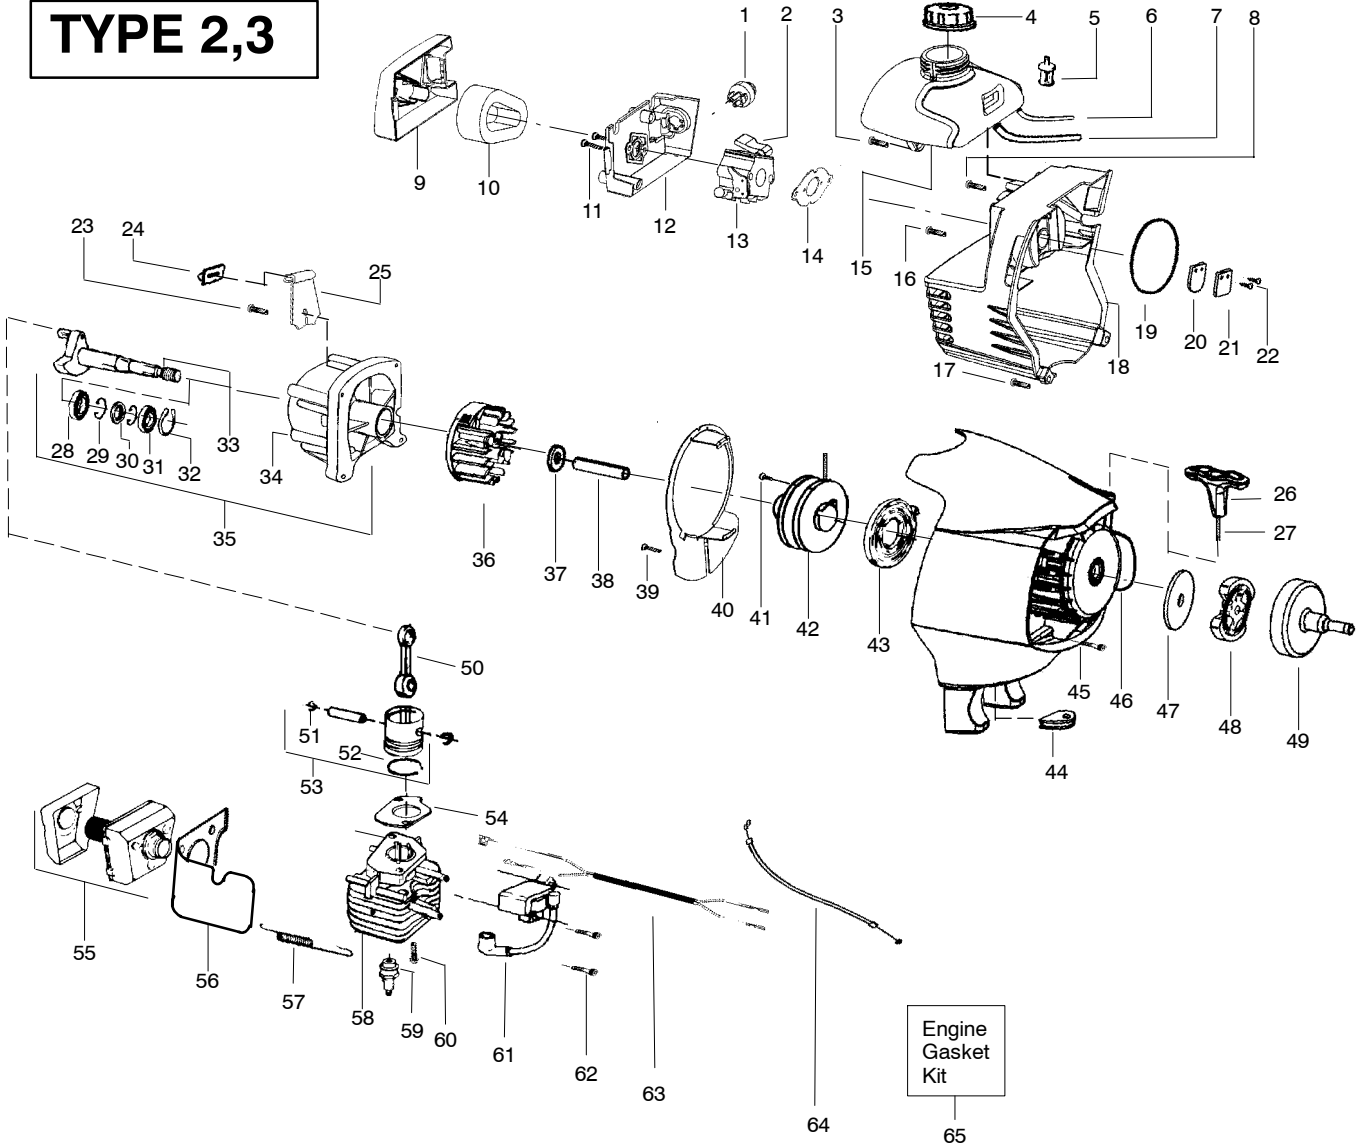

TYPE 2,3

Ref.	Part No.	Description	Ref.	Part No.	Description	Ref.	Part No.	Description
1.	530047721	Bulb-purge	22.	530016064	Screw-reed valve	44.	530019182	Grommet
2.	530071717	Kit-Choke Lever	23.	530015875	Screw-tank retainer	45.	530015810	Screw-F/hsg
3.	530015843	Screw-tank	24.	530055492	Isolator-fuel tank	46.	530055248	Housing-Fan w/eyelet
4.	530049386	Assy-Fuel cap	25.	530054941	Ret.-fuel tank	47.	530094189	Washer-Clutch
5.	530095646	Assy-Fuel pick-up	26.	530054834	Handle-starter	48.	530055122	Assy.-Clutch
6.	530071404	Kit-Fuel line	27.	530071325	Kit-Rope	49.	530150247	Assy-Drum w/adaptor
7.	530069216	Kit-Fuel/Purge line	28.	530032103	Bearing-inner	50.	530010960	Assy-Connecting rod
8.	530015775	Screw	29.	530015787	Retainer	51.	530015162	Retainer-piston pin
9.	530054935	Cover-Air box	30.	530019158	Seal	52.	530012594	Ring-Piston
10.	530054946	Filter-Air	31.	530032102	Bearing-outer	53.	530071998	Kit-Piston (Incl. 51,52)
11.	530015849	Screw-carb.	32.	530015789	Retainer-crankshaft	54.	530071401	Gasket-Cylinder (kit)
12.	530054934	Box-Air	33.	530028807	Assy-crankcase	55.	530069310	Kit-Muffler
13.	530071637	Kit-Assy-carb. (WT-628)	34.	530012514	Assy-crankcase (Incl. 28-31)	56.	530058957	Heat shield
(Note: Repair kits are not available for this carburetor)			35.	530071685	Assy-c'case/c'shaft (incl. 28-34)	57.	530036409	Spring-muffler
14.	530071401	Gasket-Carb. (kit)	36.	530055125	Assy-Flywheel	58.	530012488	Cylinder
15.	545075305	Assy-Fuel tank	37.	530016030	Washer	59.	952030249	Spark plug (RCJ-6Y)
16.	530015771	Screw-crankcase	38.	530055620	Spacer	60.	530001624	Bolt-Cylinder
17.	530015952	Screw-shrd to f/hsg.	39.	530015775	Screw-baffle	61.	530035505	Module-Ignition
18.	530058797	Assy-Shroud	40.	530054939	Plate-baffle	62.	530016357	Screw-module
19.	530071401	O-Ring-c/case (kit)	41.	530016391	Screw-rope	63.	530058846	Assy-Rear wire
20.	530027593	Valve-reed	42.	530071399	Kit-pulley (incl. #41)	64.	545026801	Assy-Throttle Cable
21.	530054596	Stop-reed	43.	530042086	Spring-starter	65.	530071401	Kit-Gasket (incl. 14,19,54)

✓ = NEW PART NUMBER FOR THIS IPL

* = REFER TO THE SERVICE REFERENCE INDICATED FOR MORE INFORMATION. (LOCATED AT END OF IPL)