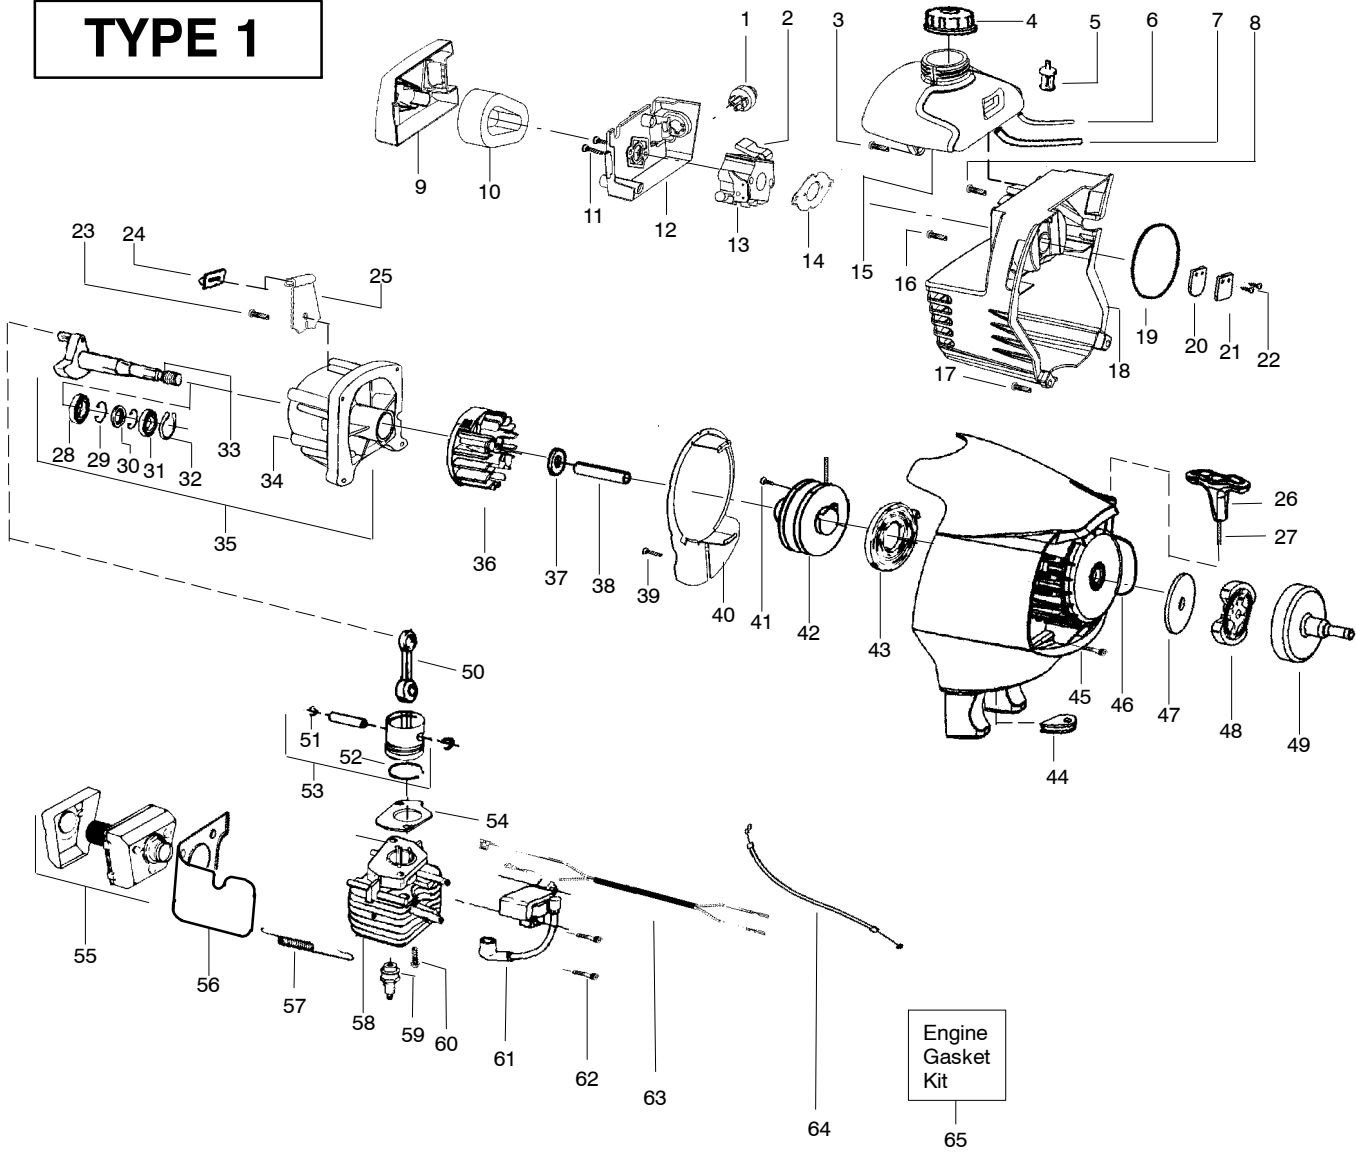

TYPE 1

Ref.	Part No.	Description	Ref.	Part No.	Description	Ref.	Part No.	Description
1.	530047721	Bulb-purge	22.	530016064	Screw-reed valve	44.	530019182	Grommet
2.	530071717	Kit-Choke Lever	23.	530015875	Screw-tank retainer	45.	530015810	Screw-F/hsg
3.	530015843	Screw-tank	24.	530055492	Isolator-fuel tank	46.	530055248	Housing-Fan w/eyelet
4.	530057736	Assy-Fuel cap	25.	530054941	Ret.-fuel tank	47.	530094189	Washer-Clutch
5.	530095646	Assy-Fuel pick-up	26.	530058742	Handle-starter	48.	530055122	Assy.-Clutch
6.	530071404	Kit-Fuel line	27.	530071325	Kit-Rope	49.	530150247	Assy-Drum
7.	530069216	Kit-Fuel/Purge line	28.	530032103	Bearing-inner	50.	530010960	Assy-Connecting rod
8.	530015775	Screw	29.	530015787	Retainer	51.	530015162	Retainer-piston pin
9.	530150088	Cover-Air box	30.	530019158	Seal	52.	530012594	Ring-Piston
10.	530054946	Filter-Air	31.	530032102	Bearing-outer	53.	530071998	Kit-Piston (Incl. 51,52)
11.	530015849	Screw-carb.	32.	530015789	Retainer-crankshaft	54.	530071401	Gasket-Cylinder (kit)
12.	530150080	Box-Air	33.	530028807	Assy-crankshaft	55.	530069310	Kit-Muffler
13.	530071637	Kit-Assy-carb. (WT-628)	34.	530012514	Assy-crankcase (Incl. 28-31)	56.	530058957	Heat shield
(Note: Repair kits are not available for this carburetor)			35.	530071685	Assy-c'case/c'shaft (incl. 28-34)	57.	530036409	Spring-muffler
14.	530071401	Gasket-Carb. (kit)	36.	530055524	Assy-Flywheel	58.	530012488	Cylinder
15.	530150092	Assy-Fuel tank	37.	530016030	Washer	59.	952030249	Spark plug (RCJ-6Y)
16.	530015771	Screw-crankcase	38.	530055620	Spacer	60.	530001624	Bolt-Cylinder
17.	530015952	Screw-shrd to f/hsg.	39.	530015775	Screw-baffle	61.	530035505	Module-Ignition
18.	530150089	Assy-Shroud	40.	530054939	Plate-baffle	62.	530016357	Screw-module
19.	530071401	O-Ring-c/case (kit)	41.	530016391	Screw-rope	63.	530058846	Assy-Rear wire
20.	530027593	Valve-reed	42.	530071399	Kit-pulley (incl. #41)	64.	545026801	Assy-Throttle Cable
21.	530054596	Stop-reed	43.	530042086	Spring-starter	65.	530071401	Kit-Gasket (incl. 14,19,54)

✓ = NEW PART NUMBER FOR THIS IPL

★ = REFER TO THE SERVICE REFERENCE INDICATED FOR MORE INFORMATION. (LOCATED AT END OF IPL)