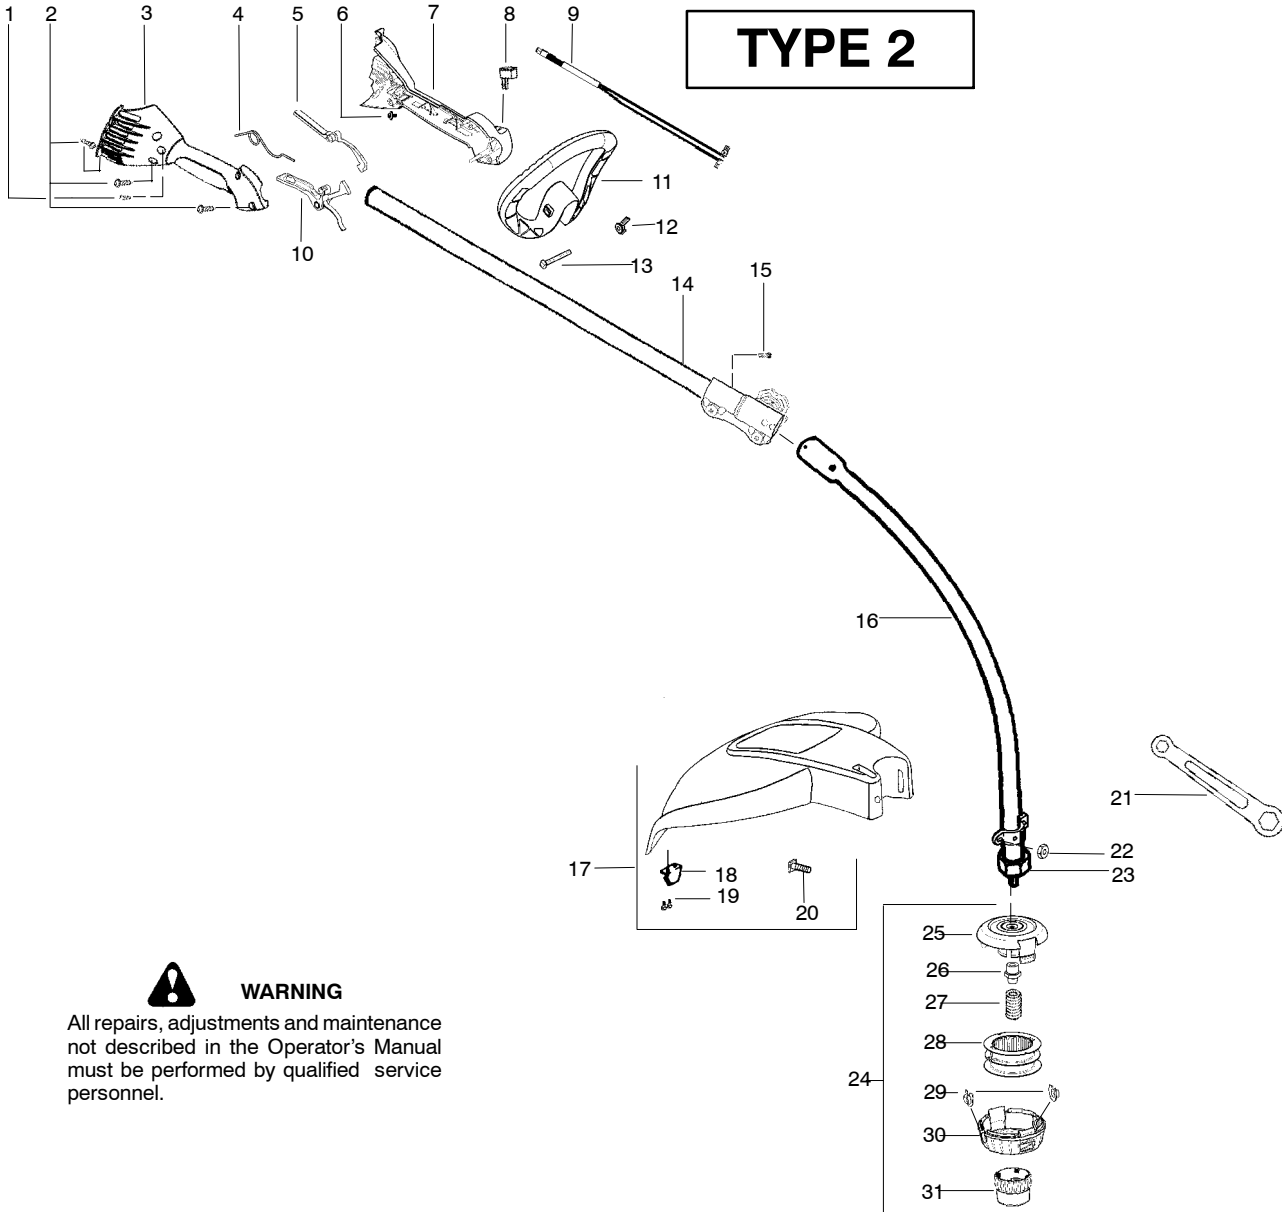

WARNING

All repairs, adjustments and maintenance not described in the Operator's Manual must be performed by qualified service personnel.

Ref.	Part No.	Description	Ref.	Part No.	Description
1.	530015805	Screw-Alignment	22.	530015197	Nut
2.	530015886	Screw-handle/fan hsg	23.	530057559	Dustcup
3.	545018901	Hsg.-Throttle (Right)	24.	537419205	Assy-Head TNG 7 (.080 RH 5/16") (Incl. 25,26,27,28,29,30,31)
4.	530016473	Spring-Lockout	25.	537419303	Housing-gray
5.	545017601	Lockout-Throttle	26.	537419901	Adapter
6.	530016326	Screw	27.	537338801	Spring
7.	545018701	Hsg.-Throttle (Left)	28.	545080801	Assy-Spool (.080 rh 5/16")
8.	530069572	Kit-Switch	29.	537419701	Eyelet
9.	530058843	Assy-Front Wire	30.	537419401	Cover
10.	545017701	Assy-Trigger	31.	537419601	Knob
11.	530057546	Handle-Assist	Not Shown		
12.	530016152	Wingnut	---		Manual-Operator
13.	530015786	Bolt	545058764		Scan
14.	545006019	Kit-Upper Shaft Assy. (incl. flex shaft, coupler & #15)	545058765		Euro 1
15.	530016344	Screw	545058791		Euro 2
16.	545006020	Kit-Lower Shaft Assy.(incl. flex shaft)	545058766		Euro 3
17.	545006021	Kit-Shield Ass'y.(Incl.18,19,20,21,22)	545058790		Euro 4
18.	530052286	Line Limiter	545058789		Euro 5
19.	530015814	Screw-Line Limiter	545058788		Turkish
20.	530015820	Bolt	530150143		Decal-Upper Shaft Warning
21.	530056401	Wrench	530150315		Decal-Lower Shaft Warning

✂ = NEW PART NUMBER FOR THIS IPL

★ = REFER TO THE SERVICE REFERENCE INDICATED FOR MORE INFORMATION. (LOCATED AT END OF IPL)